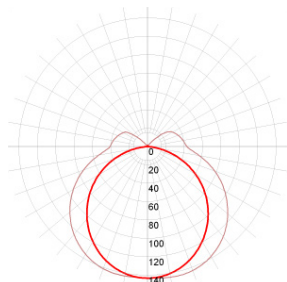

Technical Information

	4.8W/m (5)	9.6W/m (10)	14.4W/m (15)	19.2W/m (20)	
Monochrome	CCT 2700K / 3000K / 3500K / 4000K / 5000K / 6500K				
	Ingress Protection (IP) IP20/IP67				
	CRI> 90 / 95				
	Lumens/m (4000K)	425	850	1275	1700
RGB & SINGLE COLOURS	14.4W/m (14)				
	CCT RGB / Red / Green / Blue / Yellow				
	Ingress Protection (IP) IP20/IP67				
	CRI> -				
RGBW	19.2W/m (19) *				
	CCT RGBW (3000K/4000K/6000K)				
	Ingress Protection (IP) IP20/IP67				
	Lumens/m -				
Tunable White	19.2W/m (19)				
	CCT 2500K-6000K				
	Ingress Protection (IP) IP20/IP67		IP20		
	CRI> 90		90		
Lumens/m 1680		3360		23W/m (23)	
		38.4W/m (38)		23W/m (23)	
		2500K-6000K		2500K-6000K	
		IP20/IP67		IP20/IP67	
		90		90	
		1680		3360	

* LED option has an on-board constant controller IC with inbuilt temperature control.

Photometrics

Accessories

Mounting Channel

Code

Example: V2019 - S059027ODD079 - 2500

Code		Mounting		Power		CRI		CCT		Optics		Driver		Finish		Length																
V2019	V2019, IP20	S	Surface Mounted	05	4.8W/m	90	CRI>90	27	2700K	OD	Opal	D0	Non-Dim	10	Black	- XXXX																
V2019IP	V2019, IP65			10	9.6W/m			30	3000K								DA	DALI	11	White												
				14	14.4W/m			35	3500K	D4	DALI RGBW										79	Natural Anodised										
				15	14.4W/m			40	4000K														SW	Switch-Dim	CU	Custom						
				19	19.2W/m			50	5000K																		CA	Casambi				
				20	19.2W/m			65	6500K																				C4	Casambi (TW/ RGB/RGBW)		
				23	23W/m			TW	2500K-6000K																						T2	Tunable White (DALI/)
				30	30W/m			RGB	RGB																							
				38	38.4W/m			RGBW3K	RGBW 3000K																							
								RGBW4K	RGBW 4000K																							
				RGBW6K	RGBW 6000K																											

FOS Lighting reserve the right to change any data without notification