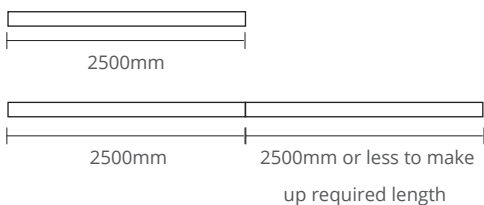

1. IP67 is achieved by using IP67 LED Tape.

Finish colour options

Installation Types

Surface Mounted (S)

Configurations

Standard Length

Angle

Technical Information

	4.8W/m (5)	9.6W/m (10)	14.4W/m (15)	19.2W/m (20)	
Monochrome	CCT 2700K / 3000K / 3500K / 4000K / 5000K / 6500K				
	Ingress Protection (IP) IP20/IP67				
	CRI> 90 / 95				
	Lumens/m (4000K)	425	850	1275	1700
RGB & SINGLE COLOURS	14.4W/m (14)				
	CCT RGB / Red / Green / Blue / Yellow				
	Ingress Protection (IP) IP20/IP67				
	CRI> -				
RGBW	19.2W/m (19) *				
	CCT RGBW (3000K/4000K/6000K)				
	Ingress Protection (IP) IP20/IP67				
	Lumens/m -				
Tunable White	19.2W/m (19)				
	CCT 2500K-6000K				
	Ingress Protection (IP) IP20/IP67		IP20		
	CRI> 90		90		
Lumens/m 1680		3360		23W/m (23)	
		38.4W/m (38)		23W/m (23)	
		2500K-6000K		2500K-6000K	
		IP20/IP67		IP20/IP67	
		90		90	
		1680		3360	

* LED option has an on-board constant controller IC with inbuilt temperature control.

Photometrics

Accessories

Mounting Channel

Code

Example: V2019 - S059027ODD079 - 2500

Code		Mounting		Power		CRI		CCT		Optics		Driver		Finish		Length																
V2019	V2019, IP20	S	Surface Mounted	05	4.8W/m	90	CRI>90	27	2700K	OD	Opal	D0	Non-Dim	10	Black	- XXXX																
V2019IP	V2019, IP65			10	9.6W/m			30	3000K								DA	DALI	11	White												
				14	14.4W/m			35	3500K	D4	DALI RGBW										79	Natural Anodised										
				15	14.4W/m			40	4000K														SW	Switch-Dim	CU	Custom						
				19	19.2W/m			50	5000K																		CA	Casambi				
				20	19.2W/m			65	6500K																				C4	Casambi (TW/ RGB/RGBW)		
				23	23W/m			TW	2500K-6000K																						T2	Tunable White (DALI/)
				30	30W/m			RGB	RGB																							
				38	38.4W/m			RGBW3K	RGBW 3000K																							
								RGBW4K	RGBW 4000K																							
				RGBW6K	RGBW 6000K																											