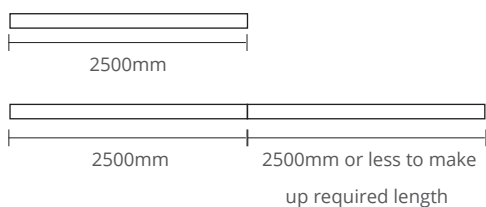

## Key Features

Optical Systems	Opal Diffused	CCT	2700K   3000K   3500K   4000K   5000K   6500K   Tunable White 2500-6500K   RGB   RGBW
Mounting Type	Recessed	Controls	Non Dimming   DALI Dimming   Switch Dimming   Casambi
Finish Options	Textura Black   Textura White   Natural Anodised   Custom colours available by request	Power Supply	Remote
System Warranty	5 Years	Wattage	4.8W/m   9.6W/m   14.4W/m   19.2W/m
CRI	>90 (Standard)   >95 (Optional)	Ingress Protection	IP20

## Configurations

Standard Length

Angle