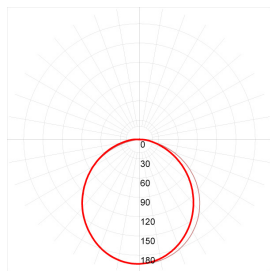

Technical Information

	4.8W/m (5)	9.6W/m (10)	14.4W/m (15)	19.2W/m (20)	
Monochrome	CCT 2700K / 3000K / 3500K / 4000K / 5000K / 6500K				
	Ingress Protection (IP) IP20				
	CRI> 90 / 95				
	Lumens/m (4000K)	425	850	1275	1700
COLOURS	14.4W/m (14)				
	CCT RGB / Red / Green / Blue / Yellow				
	Ingress Protection (IP) IP20				
	CRI> -				
RGBW	19.2W/m (19) *				
	CCT RGBW (3000K/4000K/6000K)				
	Ingress Protection (IP) IP20				
	Lumens/m -				
Tunable White	19.2W/m (19)				
	CCT 2500K-6000K				
	Ingress Protection (IP) IP20				
	CRI> 90				
Lumens/m 1680					

* LED option has an on-board constant controller IC with inbuilt temperature control.

Photometrics

Accessories

Mounting Bracket

Code

Example: V1816 - S059027ODD079 - 2500

Code		Mounting	Power	CRI	CCT	Optics	Driver	Finish	Length
V1816	V1816, IP20	S Surface Mounted	05 4.8W/m	90 CRI>90 95 CRI>95	27 2700K 30 3000K 35 3500K 40 4000K 50 5000K 65 6500K TW 2500K-6000K RGB RGB RGBW3K RGBW 3000K RGBW4K RGBW 4000K RGBW6K RGBW 6000K	OD Opal	D0 Non-Dim DA DALI D4 DALI RGBW SW Switch-Dim CA Casambi C4 Casambi (TW/RGB/RGBW) T2 Tunable White (DALI/)	10 Black 11 White 79 Natural Anodised CU Custom	- XXXX
V1816IP	V1816, IP65		10 9.6W/m						
			14 14.4W/m						
			15 14.4W/m						
			19 19.2W/m						
			20 19.2W/m						
			23 23W/m						
			30 30W/m						
			38 38.4W/m						

FOS Lighting reserve the right to change any data without notification