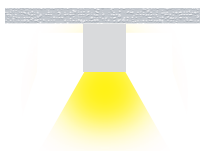

Installation Types

Surface Mounted (S)