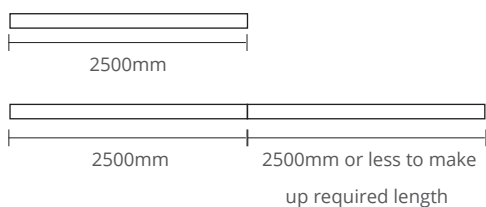

Configurations

Standard Length