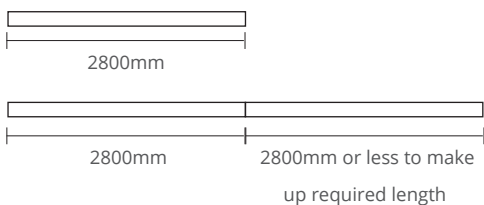

Configurations

Standard Length