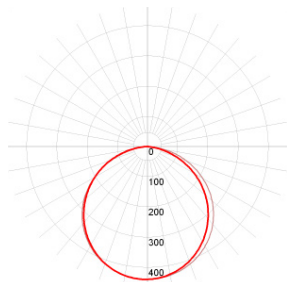

Technical Information

	4.8W/m (5)	9.6W/m (10)	14.4W/m (15)	19.2W/m (20)	28.8W/m (29)	
Monochrome	CCT 2700K / 3000K / 3500K / 4000K / 5000K / 6500K					
	Ingress Protection (IP) IP20/IP67					
	CRI> 90 / 95					
	Lumens/m (4000K)	425	850	1275	1700	2700
RGB & SINGLE COLOURS	14.4W/m (14)					
	CCT RGB / Red / Green / Blue / Yellow					
	Ingress Protection (IP) IP20/IP67					
	CRI> -					
RGBW	19.2W/m (19) *		23W/m (23)	30W/m (30)	19.2W/m (20)	
	CCT RGBW (3000K/4000K/6000K) RGBW (3000K/4000K)					
	Ingress Protection (IP) IP20/IP67 IP20/IP67					
	Lumens/m - - -					
Tunable White	19.2W/m (19)			38.4W/m (38)		
	CCT 2500K-6000K					
	Ingress Protection (IP) IP20/IP67			IP20		
	CRI> 90			90		
Lumens/m 1680 3360						

* LED option has an on-board constant controller IC with inbuilt temperature control.

Photometrics

Accessories

Mounting Bracket