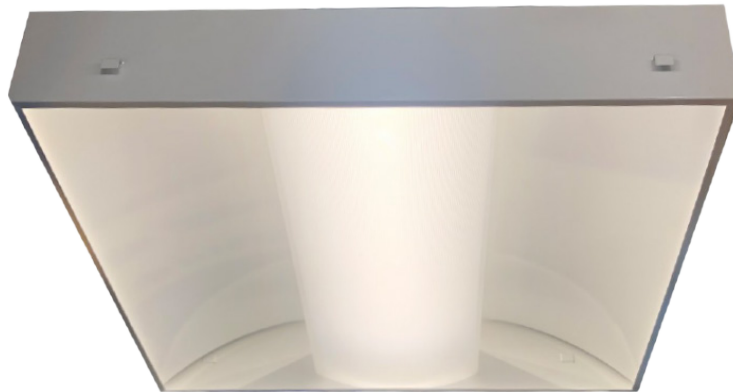

TDL-LED-ECO

ARCHITECTURAL T-BAR

Key Features

- L80 B10.
- Rated 70,000 hours.
- CRI>80.
- SELV.
- High Transmittance white acrylic diffuser, pearl in appearance.
- Powder coated white metal body - other colours available on request.
- Available in Plaster Recessed, Surface Mount, Suspended, T-Bar recessed (38mm Standard T-Bar).
- Available in DALI Dim or Switch Dim.

Dimensions

Technical Information

Configurations	Non Dim System wattage	Combined Board Output (lm)	Dimensions (mm)
2x8W	19	2750	597x290, 597x590 & 1190x290
4x8W	38	5500	1190x290
2x14W	34	4900	597x290, 597x590 & 1190x290
4x14W	68	9800	1190x290