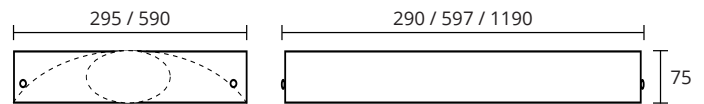

TDL-LED-ECO

ARCHITECTURAL T-BAR

Key Features

- L80 B10.
- Rated 70,000 hours.
- CRI>80.
- SELV.
- High Transmittance white acrylic diffuser, pearl in appearance.
- Powder coated white metal body - other colours available on request.
- Available in Plaster Recessed, Surface Mount, Suspended, T-Bar recessed (38mm Standard T-Bar).
- Available in DALI Dim or Switch Dim.

Dimensions

Technical Information

Configurations	Non Dim System wattage	Combined Board Output (lm)	Dimensions (mm)
2x8W	19	2750	597x290, 597x590 & 1190x290
4x8W	38	5500	1190x290
2x14W	34	4900	597x290, 597x590 & 1190x290
4x14W	68	9800	1190x290