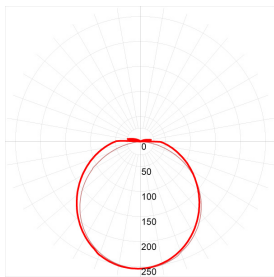

Technical Information

	4.8W/m (5)	9.6W/m (10)	14.4W/m (15)	19.2W/m (20)	
Monochrome	CCT				
	2700K / 3000K / 3500K / 4000K / 5000K / 6500K				
	Ingress Protection (IP)				
	IP20				
CRI>					
90 / 95					
Lumens/m (4000K)		425	850	1275	1700
COLOURS	14.4W/m (14)				
	CCT				
	RGB / Red / Green / Blue / Yellow				
	Ingress Protection (IP)				
IP20					
CRI>					
-					
Lumens/m		350-410 (RGB)			
RGBW	19.2W/m (19) *		23W/m (23)	30W/m (30)	19.2W/m (20)
	CCT				
	RGBW (3000K/4000K/6000K)				
	Ingress Protection (IP)				
IP20					
IP20/IP67					
Lumens/m		-	-	-	
Tunable White	19.2W/m (19)		38.4W/m (38)	23W/m (23)	
	CCT				
	2500K-6000K				
	Ingress Protection (IP)				
IP20		IP20	IP20	IP20	
CRI>					
90		90	90		
Lumens/m		1680	3360	1680	

* LED option has an on-board constant controller IC with inbuilt temperature control.

Photometrics