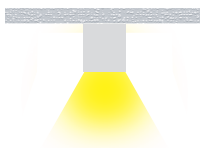

V1616CR

Key Features

Optical Systems	Opal Diffused	CCT	2700K 3000K 3500K 4000K 5000K 6500K Tunable White 2500-6500K RGB RGBW
Mounting Type	Surface Mounted	Controls	Non Dimming DALI Dimming Switch Dimming Casambi
Finish Options	Textura Black Textura White Natural Anodised Custom colours available by request	Power Supply	Remote
System Warranty	5 Years	Wattage	4.8W/m 9.6W/m 14.4W/m 19.2W/m 23W/m 30W/m 38.4W/m
CRI	>90 (Standard) >95 (Optional)	Ingress Protection	IP20

Finish colour options

Installation Types

Surface Mounted (S)

Configurations

Standard Length

Angle

Technical Information

	4.8W/m (5)	9.6W/m (10)	14.4W/m (15)	19.2W/m (20)	
Monochrome	CCT				
	2700K / 3000K / 3500K / 4000K / 5000K / 6500K				
	Ingress Protection (IP)				
	IP20				
CRI>					
90 / 95					
Lumens/m (4000K)		425	850	1275	1700
COLOURS	14.4W/m (14)				
	CCT				
	RGB / Red / Green / Blue / Yellow				
	Ingress Protection (IP)				
IP20					
CRI>					
-					
Lumens/m		350-410 (RGB)			
RGBW	19.2W/m (19) *		23W/m (23)	30W/m (30)	19.2W/m (20)
	CCT				
	RGBW (3000K/4000K/6000K)				
	Ingress Protection (IP)				
IP20					
IP20/IP67					
Lumens/m		-	-	-	
Tunable White	19.2W/m (19)		38.4W/m (38)	23W/m (23)	
	CCT				
	2500K-6000K				
	Ingress Protection (IP)				
IP20		IP20	IP20	IP20	
CRI>					
90		90	90		
Lumens/m		1680	3360	1680	