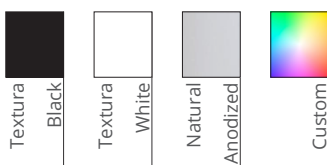

V1616CR

Key Features

Optical Systems	Opal Diffused	CCT	2700K 3000K 3500K 4000K 5000K 6500K Tunable White 2500-6500K RGB RGBW
Mounting Type	Surface Mounted	Controls	Non Dimming DALI Dimming Switch Dimming Casambi
Finish Options	Textura Black Textura White Natural Anodised Custom colours available by request	Power Supply	Remote
System Warranty	5 Years	Wattage	4.8W/m 9.6W/m 14.4W/m 19.2W/m 23W/m 30W/m 38.4W/m
CRI	>90 (Standard) >95 (Optional)	Ingress Protection	IP20

Finish colour options

Installation Types

Surface Mounted (S)

Configurations

Standard Length

Angle

Technical Information

	4.8W/m (5)	9.6W/m (10)	14.4W/m (15)	19.2W/m (20)	
Monochrome	CCT				
	2700K / 3000K / 3500K / 4000K / 5000K / 6500K				
	Ingress Protection (IP)				
	IP20				
CRI>					
90 / 95					
Lumens/m (4000K)		425	850	1275	1700
COLOURS	14.4W/m (14)				
	CCT				
	RGB / Red / Green / Blue / Yellow				
	Ingress Protection (IP)				
IP20					
CRI>					
-					
Lumens/m		350-410 (RGB)			
RGBW	19.2W/m (19) *		23W/m (23)	30W/m (30)	19.2W/m (20)
	CCT				
	RGBW (3000K/4000K/6000K)				
	Ingress Protection (IP)				
IP20					
IP20/IP67					
Lumens/m		-	-	-	
Tunable White	19.2W/m (19)		38.4W/m (38)	23W/m (23)	
	CCT				
	2500K-6000K				
	Ingress Protection (IP)				
IP20		IP20	IP20	IP20	
CRI>					
90		90	90		
Lumens/m		1680	3360	1680	