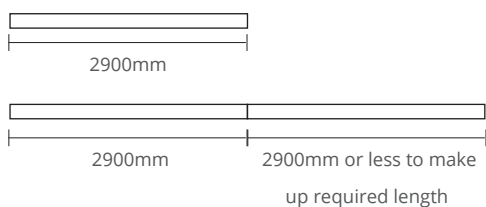

Finish colour options

Installation Types

Surface Mounted (S)

Configurations

Standard Length

Angle

Technical Information

	4.8W/m (5)	9.6W/m (10)	14.4W/m (15)	19.2W/m (20)	
Monochrome	CCT				
	2700K / 3000K / 3500K / 4000K / 5000K / 6500K				
	Ingress Protection (IP)				
	IP20				
CRI>					
90 / 95					
Lumens/m (4000K)		425	850	1275	1700
COLOURS	14.4W/m (14)				
	CCT				
	RGB / Red / Green / Blue / Yellow				
	Ingress Protection (IP)				
IP20					
CRI>					
-					
Lumens/m		350-410 (RGB)			
RGBW	19.2W/m (19) *		23W/m (23)	30W/m (30)	19.2W/m (20)
	CCT				
	RGBW (3000K/4000K/6000K)				
	Ingress Protection (IP)				
IP20					
IP20/IP67					
Lumens/m		-	-	-	
Tunable White	19.2W/m (19)		38.4W/m (38)	23W/m (23)	
	CCT				
	2500K-6000K				
	Ingress Protection (IP)				
IP20		IP20	IP20	IP20	
CRI>					
90		90	90		
Lumens/m		1680	3360	1680	

* LED option has an on-board constant controller IC with inbuilt temperature control.

Photometrics

Accessories

Mounting Bracket

Code

Example: V1616CR - S059027ODD079 - 2500

Code		Mounting	Power	CRI	CCT	Optics	Driver	Finish	Length
V1616CR	V1616CR, IP20	S Surface Mounted	05 4.8W/m 10 9.6W/m 14 14.4W/m 15 14.4W/m 19 19.2W/m 20 19.2W/m 23 23W/m 30 30W/m 38 38.4W/m	90 CRI>90 95 CRI>95	27 2700K 30 3000K 35 3500K 40 4000K 50 5000K 65 6500K TW 2500K-6000K RGB RGB RGBW3K RGBW 3000K RGBW4K RGBW 4000K RGBW6K RGBW 6000K	OD Opal	D0 Non-Dim DA DALI D4 DALI RGBW SW Switch-Dim CA Casambi C4 Casambi (TW/ RGB/RGBW) T2 Tunable White (DALI/)	10 Black 11 White 79 Natural Anodised CU Custom	- XXXX