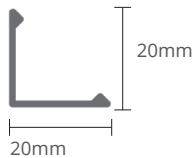

Finish colour options

Installation Types

Surface Mounted (S)

Configurations

Standard Length

Angle

Technical Information

	4.8W/m (5)	9.6W/m (10)	14.4W/m (15)	19.2W/m (20)	
Monochrome	CCT				
	2700K / 3000K / 3500K / 4000K / 5000K / 6500K				
	Ingress Protection (IP)				
	IP20				
CRI>					
90 / 95					
Lumens/m (4000K)		425	850	1275	1700
COLOURS	14.4W/m (14)				
	CCT				
	RGB / Red / Green / Blue / Yellow				
	Ingress Protection (IP)				
IP20					
CRI>					
-					
Lumens/m		350-410 (RGB)			
RGBW	19.2W/m (19) *		23W/m (23)	30W/m (30)	19.2W/m (20)
	CCT				
	RGBW (3000K/4000K/6000K)				
	Ingress Protection (IP)				
IP20					
IP20/IP67					
Lumens/m		-	-	-	
Tunable White	19.2W/m (19)		38.4W/m (38)	23W/m (23)	
	CCT				
	2500K-6000K				
	Ingress Protection (IP)				
IP20		IP20	IP20	IP20	
CRI>					
90		90	90		
Lumens/m		1680	3360	1680	

* LED option has an on-board constant controller IC with inbuilt temperature control.

Photometrics

Accessories

Mounting Bracket

Code

Example: V1616CR - S059027ODD079 - 2500

Code		Mounting	Power	CRI	CCT	Optics	Driver	Finish	Length
V1616CR	V1616CR, IP20	S Surface Mounted	05 4.8W/m 10 9.6W/m 14 14.4W/m 15 14.4W/m 19 19.2W/m 20 19.2W/m 23 23W/m 30 30W/m 38 38.4W/m	90 CRI>90 95 CRI>95	27 2700K 30 3000K 35 3500K 40 4000K 50 5000K 65 6500K TW 2500K-6000K RGB RGB RGBW3K RGBW 3000K RGBW4K RGBW 4000K RGBW6K RGBW 6000K	OD Opal	D0 Non-Dim DA DALI D4 DALI RGBW SW Switch-Dim CA Casambi C4 Casambi (TW/ RGB/RGBW) T2 Tunable White (DALI/)	10 Black 11 White 79 Natural Anodised CU Custom	- XXXX