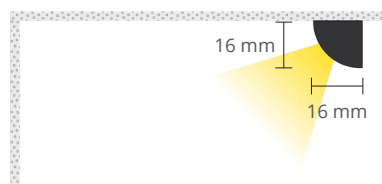

V1616CR

Key Features

Optical Systems	Opal Diffused	CCT	2700K 3000K 3500K 4000K 5000K 6500K Tunable White 2500-6500K RGB RGBW
Mounting Type	Surface Mounted	Controls	Non Dimming DALI Dimming Switch Dimming Casambi
Finish Options	Textura Black Textura White Natural Anodised Custom colours available by request	Power Supply	Remote
System Warranty	5 Years	Wattage	4.8W/m 9.6W/m 14.4W/m 19.2W/m 23W/m 30W/m 38.4W/m
CRI	>90 (Standard) >95 (Optional)	Ingress Protection	IP20

Finish colour options

Installation Types

Surface Mounted (S)

Configurations

Standard Length

Angle

Technical Information

	4.8W/m (5)	9.6W/m (10)	14.4W/m (15)	19.2W/m (20)	
Monochrome	CCT				
	2700K / 3000K / 3500K / 4000K / 5000K / 6500K				
	Ingress Protection (IP)				
	IP20				
CRI>					
90 / 95					
Lumens/m (4000K)		425	850	1275	1700
COLOURS	14.4W/m (14)				
	CCT				
	RGB / Red / Green / Blue / Yellow				
	Ingress Protection (IP)				
IP20					
CRI>					
-					
Lumens/m		350-410 (RGB)			
RGBW	19.2W/m (19) *		23W/m (23)	30W/m (30)	19.2W/m (20)
	CCT				
	RGBW (3000K/4000K/6000K)				
	Ingress Protection (IP)				
IP20					
IP20/IP67					
Lumens/m		-	-	-	
Tunable White	19.2W/m (19)		38.4W/m (38)	23W/m (23)	
	CCT				
	2500K-6000K				
	Ingress Protection (IP)				
IP20		IP20	IP20	IP20	
CRI>					
90		90	90		
Lumens/m		1680	3360	1680	