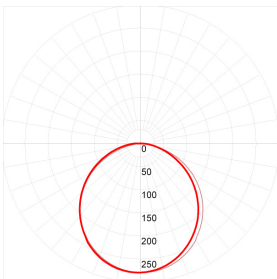

Technical Information

	4.8W/m (5)	9.6W/m (10)	14.4W/m (15)	19.2W/m (20)	
Monochrome	CCT 2700K / 3000K / 3500K / 4000K / 5000K / 6500K				
	Ingress Protection (IP) IP20/IP67				
	CRI> 90 / 95				
	Lumens/m (4000K)	425	850	1275	1700
RGB & SINGLE COLOURS	14.4W/m (14)				
	CCT RGB / Red / Green / Blue / Yellow				
	Ingress Protection (IP) IP20/IP67				
	CRI> -				
RGBW	19.2W/m (19) *				
	CCT RGBW (3000K/4000K/6000K)				
	Ingress Protection (IP) IP20/IP67				
	Lumens/m -				
Tunable White	19.2W/m (19)				
	CCT 2500K-6000K				
	Ingress Protection (IP) IP20/IP67				
	Lumens/m 1680				

* LED option has an on-board constant controller IC with inbuilt temperature control.

Photometrics

Accessories

Mounting Bracket

Code

Example: V1809 - S059027ODD079 - 2500

Code		Mounting	Power		CRI		CCT		Optics		Driver		Finish		Length
V1809	V1809	S Surface Mounted	05	4.8W/m	90	CRI>90	27	2700K	OD	Opal	D0	Non-Dim	10	Black	- XXXX
			10	9.6W/m	95	CRI>95	30	3000K			DA	DALI	11	White	
			14	14.4W/m			35	3500K			D4	DALI RGBW	79	Natural Anodised	
			15	14.4W/m			40	4000K			SW	Switch-Dim	CU	Custom	
			19	19.2W/m			50	5000K			CA	Casambi			
			20	19.2W/m			65	6500K			C4	Casambi (TW/ RGB/RGBW)			
			23	23W/m			TW	2500K-6000K				Tunable White (DALI/)			
			30	30W/m			RGB	RGB			T2				
			38	38.4W/m			RGBW3K	RGBW 3000K							
							RGBW4K	RGBW 4000K							
							RGBW6K	RGBW 6000K							

FOS Lighting reserve the right to change any data without notification