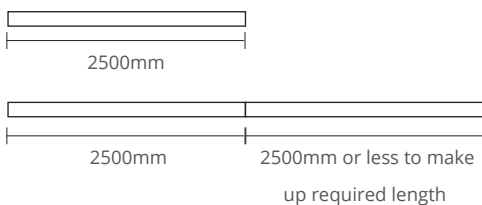

Finish colour options

Installation Types

Surface Mounted (S)

Configurations

Standard Length

Angle

Technical Information

| | 4.8W/m (5) | 9.6W/m (10) | 14.4W/m (15) | 19.2W/m (20) |
|----------------------|---|-------------|--------------|--------------|
| Monochrome | CCT 2700K / 3000K / 3500K / 4000K / 5000K / 6500K | | | |
| | Ingress Protection (IP) IP20/IP67 | | | |
| | CRI> 90 / 95 | | | |
| | Lumens/m (4000K) | 425 | 850 | 1275 |
| RGB & SINGLE COLOURS | 14.4W/m (14) | | | |
| | CCT RGB / Red / Green / Blue / Yellow | | | |
| | Ingress Protection (IP) IP20/IP67 | | | |
| | CRI> - | | | |
| RGBW | 19.2W/m (19) * | | | |
| | CCT RGBW (3000K/4000K/6000K) | | | |
| | Ingress Protection (IP) IP20/IP67 | | | |
| | Lumens/m - | | | |
| Tunable White | 19.2W/m (19) | | | |
| | CCT 2500K-6000K | | | |
| | Ingress Protection (IP) IP20/IP67 | | | |
| | Lumens/m 1680 | | | |