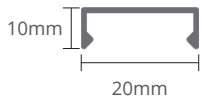

Code

Example: V1809 - S059027ODD079 - 2500

Code		Mounting	Power		CRI		CCT		Optics		Driver		Finish		Length
V1809	V1809	S Surface Mounted	05	4.8W/m	90	CRI>90	27	2700K	OD	Opal	D0	Non-Dim	10	Black	- XXXX
			10	9.6W/m	95	CRI>95	30	3000K			DA	DALI	11	White	
			14	14.4W/m			35	3500K			D4	DALI RGBW	79	Natural Anodised	
			15	14.4W/m			40	4000K			SW	Switch-Dim	CU	Custom	
			19	19.2W/m			50	5000K			CA	Casambi			
			20	19.2W/m			65	6500K			C4	Casambi (TW/ RGB/RGBW)			
			23	23W/m			TW	2500K-6000K				Tunable White (DALI/)			
			30	30W/m			RGB	RGB			T2				
			38	38.4W/m			RGBW3K	RGBW 3000K							
							RGBW4K	RGBW 4000K							
							RGBW6K	RGBW 6000K							

FOS Lighting reserve the right to change any data without notification