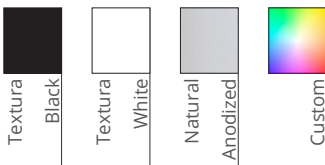

Key Features

| | | | |
|-----------------|--|--------------------|---|
| Optical Systems | Opal Diffused | CCT | 2700K 3000K 3500K 4000K 5000K 6500K Tunable White 2500-6500K RGB RGBW |
| Mounting Type | Surface Mounted | Controls | Non Dimming DALI Dimming Switch Dimming Casambi |
| Finish Options | Textura Black Textura White Natural Anodised Custom colours available by request | Power Supply | Remote |
| System Warranty | 5 Years | Wattage | 4.8W/m 9.6W/m 14.4W/m 19.2W/m 23W/m 30W/m 38.4W/m |
| CRI | >90 (Standard) >95 (Optional) | Ingress Protection | IP20 |

Finish colour options

Installation Types

Surface Mounted (S)

Configurations

Standard Length

Angle

Technical Information

| | 4.8W/m (5) | 9.6W/m (10) | 14.4W/m (15) | 19.2W/m (20) |
|----------------------|---|-------------|--------------|--------------|
| Monochrome | CCT 2700K / 3000K / 3500K / 4000K / 5000K / 6500K | | | |
| | Ingress Protection (IP) IP20/IP67 | | | |
| | CRI> 90 / 95 | | | |
| | Lumens/m (4000K) | 425 | 850 | 1275 |
| RGB & SINGLE COLOURS | 14.4W/m (14) | | | |
| | CCT RGB / Red / Green / Blue / Yellow | | | |
| | Ingress Protection (IP) IP20/IP67 | | | |
| | CRI> - | | | |
| RGBW | 19.2W/m (19) * | | | |
| | CCT RGBW (3000K/4000K/6000K) | | | |
| | Ingress Protection (IP) IP20/IP67 | | | |
| | Lumens/m - | | | |
| Tunable White | 19.2W/m (19) | | | |
| | CCT 2500K-6000K | | | |
| | Ingress Protection (IP) IP20/IP67 | | | |
| | Lumens/m 1680 | | | |