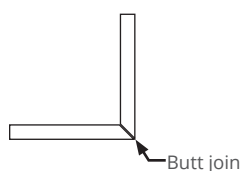

Finish colour options

Installation Types

Surface Mounted (S)

Configurations

Standard Length

Angle

Technical Information

| | 4.8W/m (5) | 9.6W/m (10) | 14.4W/m (15) | 19.2W/m (20) |
|----------------------|---|-------------|--------------|--------------|
| Monochrome | CCT 2700K / 3000K / 3500K / 4000K / 5000K / 6500K | | | |
| | Ingress Protection (IP) IP20/IP67 | | | |
| | CRI> 90 / 95 | | | |
| | Lumens/m (4000K) | 425 | 850 | 1275 |
| RGB & SINGLE COLOURS | 14.4W/m (14) | | | |
| | CCT RGB / Red / Green / Blue / Yellow | | | |
| | Ingress Protection (IP) IP20/IP67 | | | |
| | CRI> - | | | |
| RGBW | 19.2W/m (19) * | | | |
| | CCT RGBW (3000K/4000K/6000K) | | | |
| | Ingress Protection (IP) IP20/IP67 | | | |
| | Lumens/m - | | | |
| Tunable White | 19.2W/m (19) | | | |
| | CCT 2500K-6000K | | | |
| | Ingress Protection (IP) IP20/IP67 | | | |
| | Lumens/m 1680 | | | |