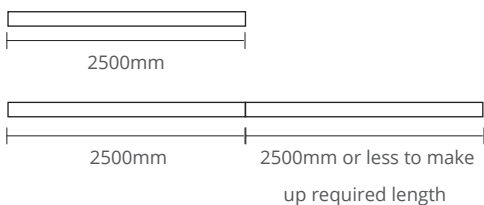

1. IP67 is achieved by using IP67 LED Tape.

Finish colour options

Installation Types

Surface Mounted (S)

Configurations

Standard Length

Angle

Technical Information

	4.8W/m (5)	9.6W/m (10)	14.4W/m (15)	19.2W/m (20)	
Monochrome	CCT				
	2700K / 3000K / 3500K / 4000K / 5000K / 6500K				
	Ingress Protection (IP)				
	IP20/IP67				
CRI>					
90 / 95					
Lumens/m (4000K)		425	850	1275	1700
RGB & SINGLE COLOURS	14.4W/m (14)				
	CCT				
	RGB / Red / Green / Blue / Yellow				
	Ingress Protection (IP)				
	IP20/IP67				
CRI>					
-					
Lumens/m		350-410 (RGB)			
RGBW	19.2W/m (19) *		23W/m (23)	30W/m (30)	19.2W/m (20)
	CCT				
	RGBW (3000K/4000K/6000K)				
	RGBW (3000K/4000K)				
Ingress Protection (IP)					
IP20/IP67					
IP20/IP67					
Lumens/m		-	-	-	
Tunable White	19.2W/m (19)		38.4W/m (38)	23W/m (23)	
	CCT				
	2500K-6000K				
	2500K-6000K				
	Ingress Protection (IP)				
IP20/IP67		IP20		IP20/IP67	
CRI>					
90		90		90	
Lumens/m		1680	3360	1680	

* LED option has an on-board constant controller IC with inbuilt temperature control.

Photometrics

Code

Example: V3030CR - S059027ODD079 - 2500

Code	Mounting	Power	CRI	CCT	Optics	Driver	Finish	Length
V3030CR	S Surface Mounted	05	90 CRI>90 95 CRI>95	27	OD Opal	D0 Non-Dim DA DALI D4 DALI RGBW SW Switch-Dim CA Casambi C4 Casambi (TW/RGB/RGBW) T2 Tunable White (DALI/)	10 Black 11 White 79 Natural Anodised CU Custom	- XXXX
V3030CRIP		10		30				
V3030CR, IP20 V3030CR, IP65		14		35				
		15		40				
		19		50				
		20		65				
		23		TW 2500K-6000K				
		30		RGB				
		38		RGBW3K RGBW4K RGBW6K				
		30		RGB 3000K				
		30		RGB 4000K				
		30		RGB 6000K				
		30		RGB 6000K				