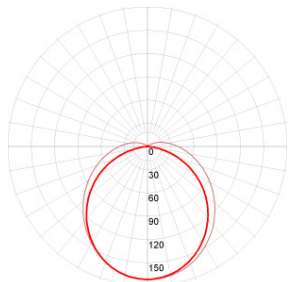

Technical Information

	4.8W/m (5)	9.6W/m (10)	14.4W/m (15)	19.2W/m (20)	
Monochrome	CCT				
	2700K / 3000K / 3500K / 4000K / 5000K / 6500K				
	Ingress Protection (IP)				
	IP20/IP67				
CRI>					
90 / 95					
Lumens/m (4000K)		425	850	1275	1700
RGB & SINGLE COLOURS	14.4W/m (14)				
	CCT				
	RGB / Red / Green / Blue / Yellow				
	Ingress Protection (IP)				
	IP20/IP67				
CRI>					
-					
Lumens/m		350-410 (RGB)			
RGBW	19.2W/m (19) *		23W/m (23)	30W/m (30)	19.2W/m (20)
	CCT				
	RGBW (3000K/4000K/6000K)				
	RGBW (3000K/4000K)				
Ingress Protection (IP)					
IP20/IP67					
IP20/IP67					
Lumens/m		-	-	-	
Tunable White	19.2W/m (19)		38.4W/m (38)	23W/m (23)	
	CCT				
	2500K-6000K				
	2500K-6000K				
	Ingress Protection (IP)				
IP20/IP67		IP20		IP20/IP67	
CRI>					
90		90		90	
Lumens/m		1680	3360	1680	

* LED option has an on-board constant controller IC with inbuilt temperature control.

Photometrics

Code

Example: V3030CR - S059027ODD079 - 2500

Code	Mounting	Power	CRI	CCT	Optics	Driver	Finish	Length
V3030CR	S Surface Mounted	05	90 CRI>90 95 CRI>95	27	OD Opal	D0 Non-Dim DA DALI D4 DALI RGBW SW Switch-Dim CA Casambi C4 Casambi (TW/RGB/RGBW) T2 Tunable White (DALI/)	10 Black 11 White 79 Natural Anodised CU Custom	- XXXX
V3030CRIP		10		30				
V3030CR, IP20 V3030CR, IP65		14		35				
		15		40				
		19		50				
		20		65				
		23		TW 2500K-6000K				
		30		RGB				
		38		RGBW3K RGBW4K RGBW6K				
		30		RGB 3000K				
		30		RGB 4000K				
		30		RGB 6000K				
		30		RGB 6000K				

FOS Lighting reserve the right to change any data without notification