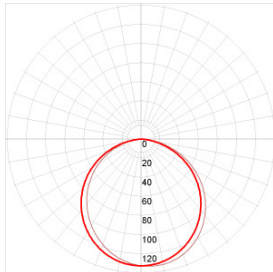

Technical Information

	4.8W/m (5)	9.6W/m (10)	14.4W/m (15)	19.2W/m (20)	
Monochrome	CCT				
	2700K / 3000K / 3500K / 4000K / 5000K / 6500K				
	Ingress Protection (IP)				
	IP20/IP67				
CRI>					
90 / 95					
Lumens/m (4000K)		425	850	1275	1700
RGB & SINGLE COLOURS	14.4W/m (14)				
	CCT				
	RGB / Red / Green / Blue / Yellow				
	Ingress Protection (IP)				
IP20/IP67					
CRI>					
-					
Lumens/m		350-410 (RGB)			
RGBW	19.2W/m (19) *		23W/m (23)	30W/m (30)	19.2W/m (20)
	CCT				
	RGBW (3000K/4000K/6000K)				
	Ingress Protection (IP)				
IP20/IP67					
Lumens/m					
-					
Tunable White	19.2W/m (19)		38.4W/m (38)	23W/m (23)	
	CCT				
	2500K-6000K				
	Ingress Protection (IP)				
IP20/IP67		IP20	IP20/IP67		
CRI>					
90		90	90		
Lumens/m		1680	3360	1680	

* LED option has an on-board constant controller IC with inbuilt temperature control.

Photometrics

Indirect

Accessories

Wire Suspension

Code

Example: V3550 - U050590270DD079 - 2500

Code		Mounting	Power	CRI	CCT	Optics	Driver	Finish	Length
V3550	V3550, IP20	P	05	90	27	OD	D0	10	-XXXX
V3550IP	V3550, IP67	U	10	95	30	Opal	DA	11	
			14		35		D4	79	
			15		40		SW	CU	
			19		50		CA		
			20		65		C4		
			23		TW				
			30		RGB		T2		
			38		RGBW3K				
					RGBW4K				
					RGBW6K				
					2700K		Non-Dim		
					3000K		DALI		
					3500K		DALI RGBW		
					4000K		Switch-Dim		
					5000K		Casambi		
					6500K		Casambi (TW/		
					2500K-6000K		RGB/RGBW)		
					RGB		Tunable White		
					RGBW 3000K		(DALI/)		
					RGBW 4000K				
					RGBW 6000K				

FOS Lighting reserve the right to change any data without notification