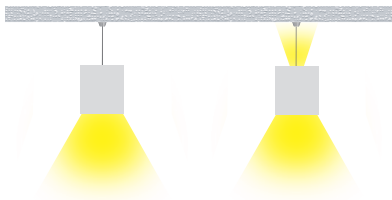

Key Features

Optical Systems	Opal Diffused	CCT	2700K 3000K 3500K 4000K 5000K 6500K Tunable White 2500-6500K RGB RGBW
Mounting Type	Wire Suspended	Controls	Non Dimming DALI Dimming Switch Dimming Casambi
Finish Options	Textura Black Textura White Natural Anodised Custom colours available by request	Power Supply	Remote
System Warranty	5 Years	Wattage	4.8W/m 9.6W/m 14.4W/m 19.2W/m 23W/m 30W/m 38.4W/m
CRI	>90 (Standard) >95 (Optional)	Ingress Protection	IP20 IP67 ¹

1. IP67 is achieved by using IP67 LED Tape.

Finish colour options

Installation Types

Wire Pendant (P) Up/Down Wire (U)

Configurations

Standard Length

Angle

Technical Information