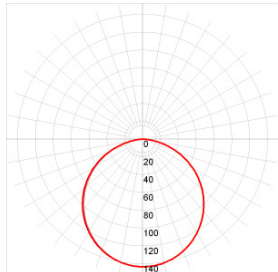

Technical Information

	4.8W/m (5)	9.6W/m (10)	14.4W/m (15)	19.2W/m (20)	
Monochrome	CCT				
	2700K / 3000K / 3500K / 4000K / 5000K / 6500K				
	Ingress Protection (IP)				
	IP20/IP67				
CRI>					
90 / 95					
Lumens/m (4000K)		425	850	1275	1700
RGB & SINGLE COLOURS	14.4W/m (14)				
	CCT				
	RGB / Red / Green / Blue / Yellow				
	Ingress Protection (IP)				
IP20/IP67					
CRI>					
-					
Lumens/m		350-410 (RGB)			
RGBW	19.2W/m (19) *		23W/m (23)	30W/m (30)	19.2W/m (20)
	CCT				
	RGBW (3000K/4000K/6000K)				
	Ingress Protection (IP)				
IP20/IP67					
Lumens/m					
-					
Tunable White	19.2W/m (19)		38.4W/m (38)	23W/m (23)	
	CCT				
	2500K-6000K				
	Ingress Protection (IP)				
IP20/IP67		IP20	IP20/IP67		
CRI>					
90		90	90		
Lumens/m		1680	3360	1680	

* LED option has an on-board constant controller IC with inbuilt temperature control.

Photometrics

Direct