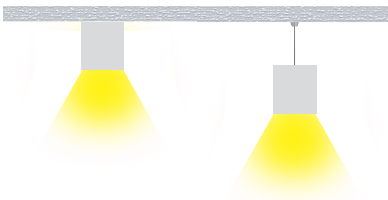

Key Features

Optical Systems	Opal Diffused	CCT	2700K 3000K 3500K 4000K 5000K 6500K Tunable White 2500-6500K RGB RGBW
Mounting Type	Surface Mounted Wire Suspended	Controls	Non Dimming DALI Dimming Switch Dimming Casambi
Finish Options	Textura Black Textura White Natural Anodised Custom colours available by request	Power Supply	Remote
System Warranty	5 Years	Wattage	4.8W/m 9.6W/m 14.4W/m 19.2W/m 23W/m 28.8W/m 30W/m 38.4W/m
CRI	>90 (Standard) >95 (Optional)	Ingress Protection	IP20 IP67 ¹

1. IP67 is achieved by using IP67 LED Tape.

Finish colour options

Installation Types

Surface Mounted (S) | Wire Pendant (P)

Configurations

Standard Length

Angle

Technical Information