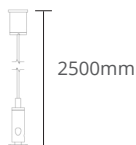

Accessories

Wire Suspension

Code

Example: V3640 - S059027ODD079 - 2500

Code		Mounting		Power		CRI		CCT		Optics		Driver		Finish		Length
V3640	V3640, IP20	S	Surface Mounted	05	4.8W/m	90	CRI>90	27	2700K	OD	Opal	D0	Non-Dim	10	Black	- XXXX
V3640/IP	V3640, IP65	P	Pendant (Wire, Direct)	10	9.6W/m	95	CRI>95	30	3000K			DA	DALI	11	White	
				14	14.4W/m			35	3500K			D4	DALI RGBW	79	Natural Anodised	
				15	14.4W/m			40	4000K			SW	Switch-Dim	CU	Custom	
				19	19.2W/m			50	5000K			CA	Casambi			
				20	19.2W/m			65	6500K			C4	Casambi (TW/ RGB/RGBW)			
				23	23W/m			TW	2500K-6000K			T2	Tunable White (DALI/)			
				29	28.8W/m			RGB	RGB							
				30	30W/m			RGBW3K	RGBW 3000K							
				30	30W/m			RGBW4K	RGBW 4000K							
				38	38.4W/m			RGBW6K	RGBW 6000K							

FOS Lighting reserve the right to change any data without notification