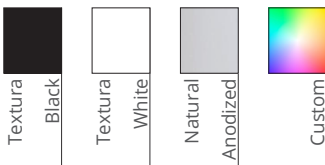

Key Features

Optical Systems	Opal Diffused	CCT	2700K 3000K 3500K 4000K 5000K 6500K Tunable White 2500-6500K RGB RGBW
Mounting Type	Surface Mounted Wire Suspended	Controls	Non Dimming DALI Dimming Switch Dimming Casambi
Finish Options	Textura Black Textura White Natural Anodised Custom colours available by request	Power Supply	Remote
System Warranty	5 Years	Wattage	4.8W/m 9.6W/m 14.4W/m 19.2W/m 23W/m 28.8W/m 30W/m 38.4W/m
CRI	>90 (Standard) >95 (Optional)	Ingress Protection	IP20 IP67 ¹

1. IP67 is achieved by using IP67 LED Tape.

Finish colour options

Installation Types

Surface Mounted (S) | Wire Pendant (P)

Configurations

Standard Length

Angle

Technical Information

		4.8W/m (5)	9.6W/m (10)	14.4W/m (15)	19.2W/m (20)	28.8W/m (29) ²	
Monochrome	CCT	2700K / 3000K / 3500K / 4000K / 5000K / 6500K					
	Ingress Protection (IP)	IP20/IP67					
	CRI>	90 / 95					
	Lumens/m (4000K)	425	850	1275	1700	2700	
RGB & SINGLE COLOURS	14.4W/m (14)						
	CCT	RGB / Red / Green / Blue / Yellow					
	Ingress Protection (IP)	IP20/IP67					
	CRI>	-					
Lumens/m	350-410 (RGB)						
RGBW	19.2W/m (19) *		23W/m (23)		30W/m (30)		
	CCT	RGBW (3000K/4000K/6000K)				RGBW (3000K/4000K)	
	Ingress Protection (IP)	IP20/IP67				IP20/IP67	
Lumens/m	-		-		-		
Tunable White	19.2W/m (19)		38.4W/m (38)		23W/m (23)		
	CCT	2500K-6000K				2500K-6000K	
	Ingress Protection (IP)	IP20/IP67		IP20		IP20/IP67	
	CRI>	90		90		90	
Lumens/m	1680		3360		1680		