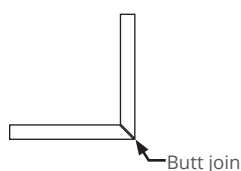

1. IP67 is achieved by using IP67 LED Tape.

Finish colour options

Installation Types

Surface Mounted (S) | Wire Pendant (P)

Configurations

Standard Length

Angle

Technical Information

		4.8W/m (5)	9.6W/m (10)	14.4W/m (15)	19.2W/m (20)	28.8W/m (29) ²	
Monochrome	CCT	2700K / 3000K / 3500K / 4000K / 5000K / 6500K					
	Ingress Protection (IP)	IP20/IP67					
	CRI>	90 / 95					
	Lumens/m (4000K)	425	850	1275	1700	2700	
RGB & SINGLE COLOURS	14.4W/m (14)						
	CCT	RGB / Red / Green / Blue / Yellow					
	Ingress Protection (IP)	IP20/IP67					
	CRI>	-					
Lumens/m	350-410 (RGB)						
RGBW	19.2W/m (19) *		23W/m (23)		30W/m (30)		
	CCT	RGBW (3000K/4000K/6000K)				RGBW (3000K/4000K)	
	Ingress Protection (IP)	IP20/IP67				IP20/IP67	
Lumens/m	-		-		-		
Tunable White	19.2W/m (19)		38.4W/m (38)		23W/m (23)		
	CCT	2500K-6000K				2500K-6000K	
	Ingress Protection (IP)	IP20/IP67		IP20		IP20/IP67	
	CRI>	90		90		90	
Lumens/m	1680		3360		1680		