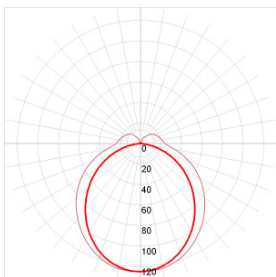

Technical Information

		4.8W/m (5)	9.6W/m (10)	14.4W/m (15)	19.2W/m (20)	28.8W/m (29)²	
Monochrome	CCT	2700K / 3000K / 3500K / 4000K / 5000K / 6500K					
	Ingress Protection (IP)	IP20/IP67					
	CRI>	90 / 95					
	Lumens/m (4000K)	425	850	1275	1700	2700	
RGB & SINGLE COLOURS	14.4W/m (14)						
	CCT	RGB / Red / Green / Blue / Yellow					
	Ingress Protection (IP)	IP20/IP67					
	CRI>	-					
Lumens/m	350-410 (RGB)						
RGBW	19.2W/m (19) *		23W/m (23)		30W/m (30)		
	CCT	RGBW (3000K/4000K/6000K)				RGBW (3000K/4000K)	
	Ingress Protection (IP)	IP20/IP67				IP20/IP67	
Lumens/m	-		-		-		
Tunable White	19.2W/m (19)		38.4W/m (38)		23W/m (23)		
	CCT	2500K-6000K				2500K-6000K	
	Ingress Protection (IP)	IP20/IP67		IP20		IP20/IP67	
	CRI>	90		90		90	
Lumens/m	1680		3360		1680		

* LED option has an on-board constant controller IC with inbuilt temperature control. 2 - IP67 28.8W/m is not possible within this profile

Photometrics

Accessories

Wire Suspension

Code

Example: V3640 - S059027ODD079 - 2500

Code		Mounting		Power		CRI		CCT		Optics		Driver		Finish		Length
V3640	V3640, IP20	S	Surface Mounted	05	4.8W/m	90	CRI>90	27	2700K	OD	Opal	D0	Non-Dim	10	Black	- XXXX
V3640/IP	V3640, IP65	P	Pendant (Wire, Direct)	10	9.6W/m	95	CRI>95	30	3000K			DA	DALI	11	White	
				14	14.4W/m			35	3500K			D4	DALI RGBW	79	Natural Anodised	
				15	14.4W/m			40	4000K			SW	Switch-Dim	CU	Custom	
				19	19.2W/m			50	5000K			CA	Casambi			
				20	19.2W/m			65	6500K			C4	Casambi (TW/ RGB/RGBW)			
				23	23W/m			TW	2500K-6000K			T2	Tunable White (DALI/)			
				29	28.8W/m			RGB	RGB							
				30	30W/m			RGBW3K	RGBW 3000K							
				30	30W/m			RGBW4K	RGBW 4000K							
				38	38.4W/m			RGBW6K	RGBW 6000K							

FOS Lighting reserve the right to change any data without notification