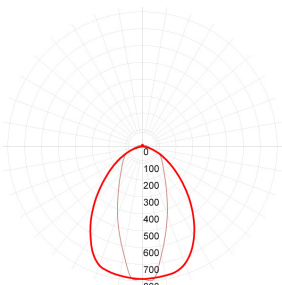

Technical Information

	4.8W/m (5)	9.6W/m (10)	14.4W/m (15)	19.2W/m (20)	
Monochrome	CCT 2700K / 3000K / 3500K / 4000K / 5000K / 6500K				
	Ingress Protection (IP) IP20				
	CRI> 90 / 95				
	Lumens/m (4000K)	425	850	1275	1700
COLOURS	14.4W/m (14)				
	CCT RGB / Red / Green / Blue / Yellow				
	Ingress Protection (IP) IP20				
	CRI> -				
RGBW	19.2W/m (19) *				
	CCT RGBW (3000K/4000K/6000K)				
	Ingress Protection (IP) IP20				
	Lumens/m -				
Tunable White	19.2W/m (19)				
	CCT 2500K-6000K				
	Ingress Protection (IP)	IP20	IP20	IP20	
	Lumens/m	1680	3360	1680	

* LED option has an on-board constant controller IC with inbuilt temperature control.

Photometrics

Accessories

Mounting Bracket

Code

Example: V1819 - S05902710D079 - 2500

Code		Mounting	Power		CRI		CCT		Optics		Driver		Finish		Length
V1819	V1819	S Surface Mounted	05	4.8W/m	90	CRI>90	27	2700K	10	10°	D0	Non-Dim	10	Black	-XXXX
			10	9.6W/m	95	CRI>95	30	3000K	20	20°	DA	DALI	11	White	
			14	14.4W/m			35	3500K	30	30°	D4	DALI RGBW	79	Natural Anodised	
			15	14.4W/m			40	4000K	60	60°	SW	Switch-Dim	CU	Custom	
			19	19.2W/m			50	5000K	90	90°	CA	Casambi			
			20	19.2W/m			65	6500K			C4	Casambi (TW/ RGB/RGBW)			
			23	23W/m			TW	2500K-6000K			T2	Tunable White (DALI/)			
			30	30W/m			RGB	RGB							
			38	38.4W/m			RGBW3K	RGBW 3000K							
							RGBW4K	RGBW 4000K							
							RGBW6K	RGBW 6000K							

FOS Lighting reserve the right to change any data without notification