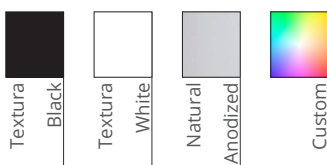

## Key Features

Optical Systems	Clear Lens	CCT	2700K   3000K   3500K   4000K   5000K   6500K   Tunable White 2500-6500K   RGB   RGBW
Mounting Type	Surface Mounted	Controls	Non Dimming   DALI Dimming   Switch Dimming   Casambi
Finish Options	Textura Black   Textura White   Natural Anodised   Custom colours available by request	Power Supply	Remote
System Warranty	5 Years	Wattage	4.8W/m   9.6W/m   14.4W/m   19.2W/m   23W/m   30W/m   38.4W/m
CRI	>90 (Standard)   >95 (Optional)	Ingress Protection	IP20

## Finish colour options

## Technical Information

	4.8W/m (5)	9.6W/m (10)	14.4W/m (15)	19.2W/m (20)
Monochrome	CCT 2700K / 3000K / 3500K / 4000K / 5000K / 6500K			
	Ingress Protection (IP) IP20			
	CRI> 90 / 95			
	Lumens/m (4000K)	425	850	1275
COLOURS	14.4W/m (14)			
	CCT RGB / Red / Green / Blue / Yellow			
	Ingress Protection (IP) IP20			
	CRI> -			
RGBW	19.2W/m (19) *			
	CCT RGBW (3000K/4000K/6000K)			
	Ingress Protection (IP) IP20			
	Lumens/m -			
Tunable White	19.2W/m (19)			
	CCT 2500K-6000K			
	Ingress Protection (IP)	IP20	IP20	IP20
	Lumens/m	1680	3360	1680