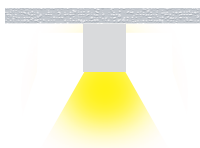

Installation Types

Surface Mounted (S)