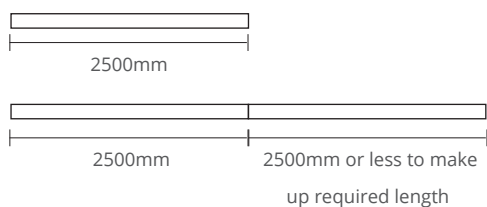

Configurations

Standard Length