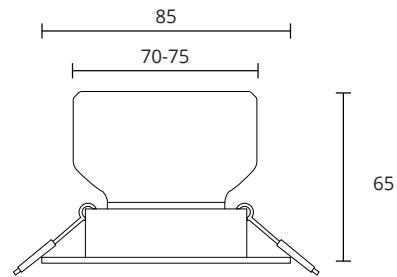

F70

LED DOWNLIGHT

Key Features

- Power outputs include - 9W, 12W, 15W.
- Beam angles include - 24°, 36°, 55°.
- 50,000 Hours (L70).
- CRI >90
- White or black trim options.

Dimensions

Technical Information

	9W	12W	15W
3000K	770lm	980lm	1220lm
4000K	810lm	1025lm	1280lm

Code

F70/9/30/24/DALI/10

Product Series	Power	CCT	Optics	Driver	Finish
F70	9 9W 12 12W 15 15W	30 3000K 40 4000K	24 24° 36 36° 55 55°	DALI DALI 1-10 1-10V	10 Black 11 White CU Custom