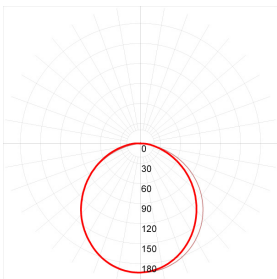

Technical Information

Monochrome	7.2W/m (07)		12W/m (12)		
	CCT	2700K / 3000K / 4000K			
	Ingress Protection (IP)	IP20			
	CRI>	90 / 95			
	Lumens/m (4000K)	309		515	

Photometrics

Accessories

Mounting Bracket

Code

Example: V0809 - S0590270DD079 - 2500

Code		Mounting		Power		CRI		CCT		Optics		Driver		Finish		Length
V0809	V0809, IP20	S	Surface Mounted	07	7.2W/m	90	CRI>90	27	2700K	OD	Opal	DO	Non-Dim	10	Black	-XXXX
				12	12W/m	95	CRI>95	30	3000K			DA	DALI	11	White	
								40	4000K			SW	Switch-Dim	79	Natural Anodised	
												CA	Casambi	CU	Custom