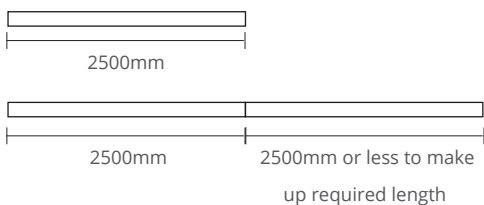

Finish colour options

Installation Types

Surface Mounted (S)

Configurations

Standard Length

Angle

Technical Information

Monochrome	7.2W/m (07)		12W/m (12)		
	CCT	2700K / 3000K / 4000K			
	Ingress Protection (IP)	IP20			
	CRI>	90 / 95			
	Lumens/m (4000K)	309		515	

Photometrics

Accessories

Mounting Bracket

Code

Example: V0809 - S0590270DD079 - 2500

Code		Mounting		Power		CRI		CCT		Optics		Driver		Finish		Length
V0809	V0809, IP20	S	Surface Mounted	07	7.2W/m	90	CRI>90	27	2700K	OD	Opal	DO	Non-Dim	10	Black	-XXXX
				12	12W/m	95	CRI>95	30	3000K			DA	DALI	11	White	
								40	4000K			SW	Switch-Dim	79	Natural Anodised	
												CA	Casambi	CU	Custom	