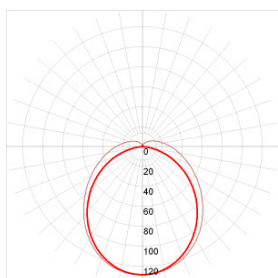

Technical Information

	4.8W/m (5)	9.6W/m (10)	14.4W/m (15)	19.2W/m (20)	28.8W/m (29)²	
Monochrome	CCT 2700K / 3000K / 3500K / 4000K / 5000K / 6500K					
	Ingress Protection (IP) IP20/IP67					
	CRI> 90 / 95					
	Lumens/m (4000K)	425	850	1275	1700	2700
RGB & SINGLE COLOURS	14.4W/m (14)					
	CCT RGB / Red / Green / Blue / Yellow					
	Ingress Protection (IP) IP20/IP67					
	CRI> -					
RGBW	19.2W/m (19)*		23W/m (23)	30W/m (30)	19.2W/m (20)	
	CCT RGBW (3000K/4000K/6000K) RGBW (3000K/4000K)					
	Ingress Protection (IP) IP20/IP67 IP20/IP67					
	Lumens/m - - -					
Tunable White	19.2W/m (19)		38.4W/m (38)	23W/m (23)		
	CCT 2500K-6000K 2500K-6000K					
	Ingress Protection (IP) IP20/IP67		IP20	IP20/IP67		
	CRI> 90		90	90		
Lumens/m 1680		3360		1680		

* LED option has an on-board constant controller IC with inbuilt temperature control. 2 - IP67 28.8W/m is not possible within this profile

Photometrics

Accessories

Wire Suspension

Code

Example: V - S059027ODD079 - 2500

Code		Mounting		Power		CRI		CCT		Optics		Driver		Finish		Length
V3640D	V3640D, IP20	S	Surface Mounted	05	4.8W/m	90	CRI>90	27	2700K	OD	Opal	D0	Non-Dim	10	Black	-XXXX
V3640DIP	V3640D, IP65	P	Pendant (Wire, Direct)	10	9.6W/m	95	CRI>95	30	3000K			DA	DALI	11	White	
				14	14.4W/m			35	3500K			D4	DALI RGBW	79	Natural Anodised	
				15	14.4W/m			40	4000K			SW	Switch-Dim	CU	Custom	
				19	19.2W/m			50	5000K			CA	Casambi			
				20	19.2W/m			65	6500K			C4	Casambi (TW/ RGB/RGBW)			
				23	23W/m			TW	2500K-6000K			T2	Tunable White (DALI/)			
				29	28.8W/m			RGB	RGB							
				30	30W/m			RGBW3K	RGBW 3000K							
				38	38.4W/m			RGBW4K	RGBW 4000K							
								RGBW6K	RGBW 6000K							

FOS Lighting reserve the right to change any data without notification