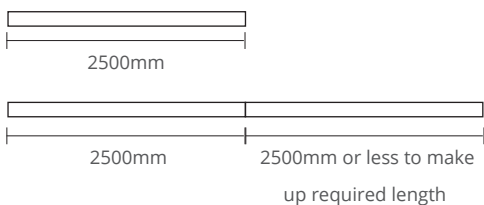

Configurations

Standard Length