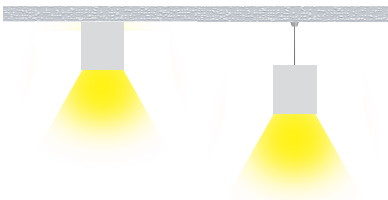

Installation Types

Surface Mounted (S) | Wire Pendant (P)