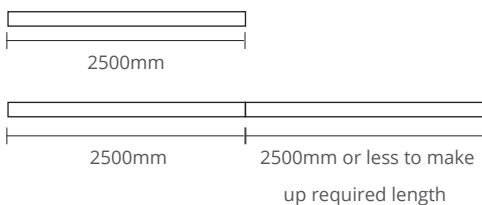

1. IP67 is achieved by using IP67 LED Tape.

Finish colour options

Installation Types

Surface Mounted (S)

Configurations

Standard Length

Angle

Technical Information

		4.8W/m (5)	9.6W/m (10)	14.4W/m (15)	19.2W/m (20)
Monochrome	CCT	2700K / 3000K / 3500K / 4000K / 5000K / 6500K			
	Ingress Protection (IP)	IP20/IP67			
	CRI>	90 / 95			
	Lumens/m (4000K)	425	850	1275	1700
		14.4W/m (14)			
RGB & SINGLE COLOURS	CCT	RGB / Red / Green / Blue / Yellow			
	Ingress Protection (IP)	IP20/IP67			
	CRI>	-			
	Lumens/m	350-410 (RGB)			
		19.2W/m (19) *	23W/m (23)	30W/m (30)	19.2W/m (20)
RGBW	CCT	RGBW (3000K/4000K/6000K)			RGBW (3000K/4000K)
	Ingress Protection (IP)	IP20/IP67			IP20/IP67
	Lumens/m	-	-	-	-
		19.2W/m (19)	38.4W/m (38)	23W/m (23)	
Tunable White	CCT	2500K-6000K		2500K-6000K	
	Ingress Protection (IP)	IP20/IP67	IP20	IP20/IP67	
	CRI>	90	90	90	
	Lumens/m	1680	3360	1680	

* LED option has an on-board constant controller IC with inbuilt temperature control.

Photometrics

Accessories

Mounting Bracket

Code

Example: V2215 - S0890270DD079 - 2500

Code		Mounting	Power		CRI		CCT		Optics		Driver		Finish		Length
V2215	V2215, IP20	S Surface Mounted	5	4.8W/m	90 95	CRI>90 CRI>95	27	2700K	OD	Opal	D0 DA D4 SW CA C4 T2	Non-Dim DALI DALI RGBW Switch-Dim Casambi Casambi (TW/ RGB/RGBW) Tunable White (DALI/)	10 11 79 CU	Black White Natural Anodised Custom	- XXXX
V2215IP	V2215, IP67		10	9.6W/m			30	3000K							
			14	14.4W/m			35	3500K							
			15	14.4W/m			40	4000K							
			19	19.2W/m			50	5000K							
			20	19.2W/m			65	6500K							
			23	23W/m			TW	2500K-6000K							
			30	30W/m			RGB	RGB							
			38	38.4W/m			RGBW3K	RGBW 3000K							
							RGBW4K	RGBW 4000K							
				RGBW6K	RGBW 6000K										