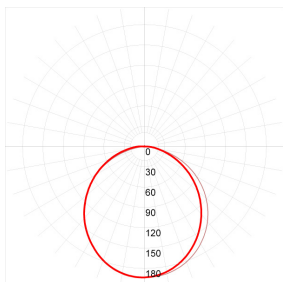

Technical Information

		4.8W/m (5)	9.6W/m (10)	14.4W/m (15)	19.2W/m (20)
Monochrome	CCT	2700K / 3000K / 3500K / 4000K / 5000K / 6500K			
	Ingress Protection (IP)	IP20/IP67			
	CRI>	90 / 95			
	Lumens/m (4000K)	425	850	1275	1700
		14.4W/m (14)			
RGB & SINGLE COLOURS	CCT	RGB / Red / Green / Blue / Yellow			
	Ingress Protection (IP)	IP20/IP67			
	CRI>	-			
	Lumens/m	350-410 (RGB)			
		19.2W/m (19) *	23W/m (23)	30W/m (30)	19.2W/m (20)
RGBW	CCT	RGBW (3000K/4000K/6000K)			RGBW (3000K/4000K)
	Ingress Protection (IP)	IP20/IP67			IP20/IP67
	Lumens/m	-	-	-	-
		19.2W/m (19)	38.4W/m (38)	23W/m (23)	
Tunable White	CCT	2500K-6000K		2500K-6000K	
	Ingress Protection (IP)	IP20/IP67	IP20	IP20/IP67	
	CRI>	90	90	90	
	Lumens/m	1680	3360	1680	

* LED option has an on-board constant controller IC with inbuilt temperature control.

Photometrics

Accessories

Mounting Bracket

Code

Example: V2215 - S0890270DD079 - 2500

Code		Mounting	Power		CRI		CCT		Optics		Driver		Finish		Length
V2215	V2215, IP20	S Surface Mounted	5	4.8W/m	90 95	CRI>90 CRI>95	27	2700K	OD	Opal	D0 DA D4 SW CA C4 T2	Non-Dim DALI DALI RGBW Switch-Dim Casambi Casambi (TW/ RGB/RGBW) Tunable White (DALI/)	10 11 79 CU	Black White Natural Anodised Custom	- XXXX
V2215IP	V2215, IP67		10	9.6W/m			30	3000K							
			14	14.4W/m			35	3500K							
			15	14.4W/m			40	4000K							
			19	19.2W/m			50	5000K							
			20	19.2W/m			65	6500K							
			23	23W/m			TW	2500K-6000K							
			30	30W/m			RGB	RGB							
			38	38.4W/m			RGBW3K	RGBW 3000K							
							RGBW4K	RGBW 4000K							
				RGBW6K	RGBW 6000K										

FOS Lighting reserve the right to change any data without notification