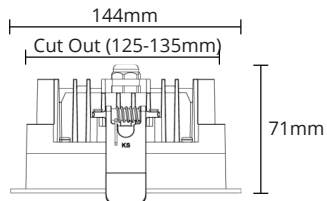

KATO AQUA

WEATHERPROOF DOWNLIGHT

Configurations

Configurations	Wattage	Lumens	Face Plate Dimensions (mm)	Cut Out (mm)
AQ3	9W	810	103	90
AQ4	15W	1350	144	125-135
	20W	1800		
AQ6	20W	1800	183	160-175
	30W	2700		
	40W	3600		
AQ8	30W	2700	226	200-215
	40W	3600		
	50W	4500		

Specifications subject to change without notice.

Photometrics

Dimensions

AQ3

AQ4

AQ6

AQ8

Code

KATO-AQ3-9902760ND10

Product Series		Wattage (W)		CRI		CCT		Beam Angle		Controls		Finsih	
KATO-AQ3	KATO AQUA 3	9	9W	90	CRI>90	27	2700K	60	60 Degree	ND	Non-Dim	10	Black
KATO-AQ4	KATO AQUA 4	15	15W			30	3000K			PD	Phase-Dim	11	White
KATO-AQ6	KATO AQUA 6	20	20W			35	3500K			DA	DALI-Dim		
KATO-AQ8	KATO AQUA 8	30	30W			40	4000K			CA	Casambi		
		40	40W			50	5000K						
		50	50W			65	6500K						

Specifications subject to change without notice.