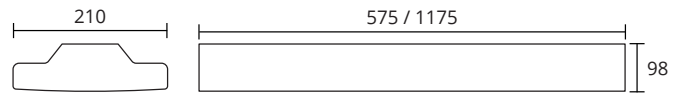

RDL-LED

LED RADIAL

Key Features

- L80 B10.
- Rated 70,000 hours.
- CRI>80.
- Future proof replaceable gear tray.
- Powder coated white metal body - other colours available upon request.
- Available in DALI dim or switch dim.
- Choice of two wrap around diffusers: High transmittance K5 patterned and K19 prismatic diffuser.
- Self hinged lens for ease of cleaning.
- Suitable for fixing directly to ceiling or may be rod suspended.
- Suitable for in-line mounting.

Dimensions

Technical Information

Configurations	Non Dim System wattage	Combined Board Output (lm)	Length (mm)
1x08W	10.6	1220	575
2x08W	22.20	2440	575 & 1175
4x08W	38.10	4880	1175
1x14W	17.62	2200	575
2x14W	34.34	4400	575 & 1175
4x14W	68.52	8800	1175